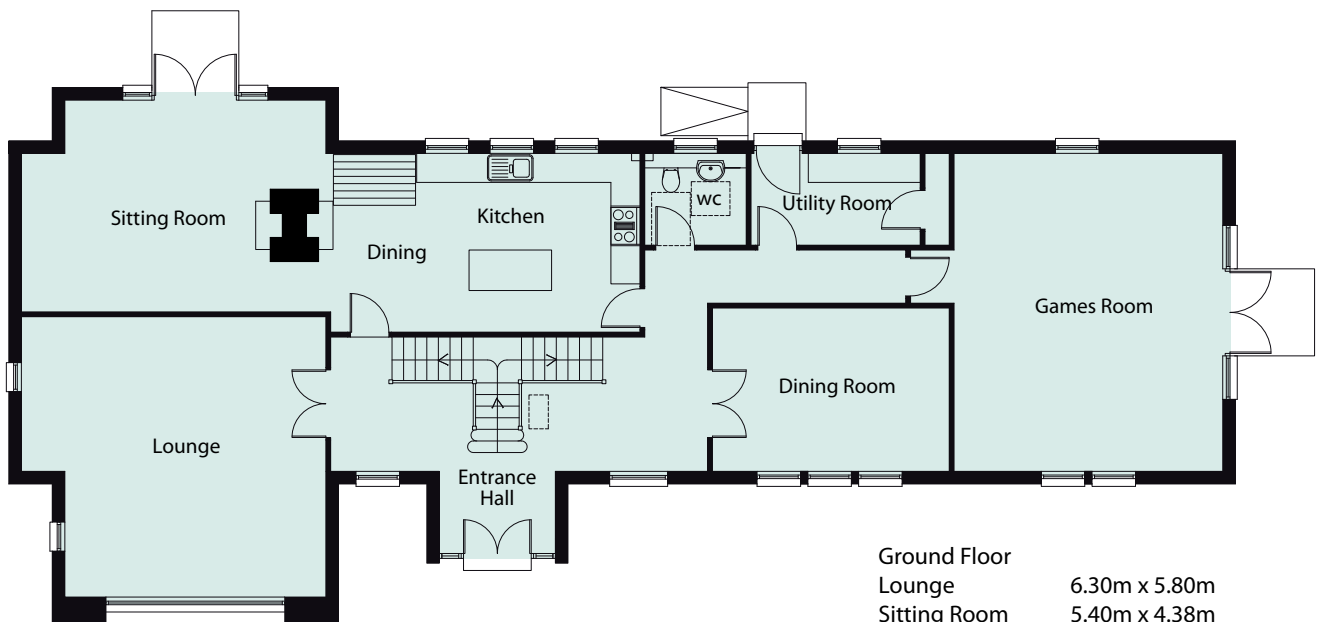

The 'F' Croft

Craigengall
Crofts

Turpie
& Co

M&M
QUALITY HOMES

For further information please call **01506 668448**
or visit **www.turpies.com**

The 'F' Croft

Craigengall
Crofts

| First Floor | |
|----------------|---------------|
| Master Bedroom | 6.58m x 4.40m |
| Bedroom 2 | 4.20m x 3.70m |
| Bedroom 3 | 4.50m x 3.70m |
| Bedroom 4 | 5.40m x 2.70m |
| Bedroom 5 | 6.30m x 4.30m |

| Ground Floor | |
|--------------|---------------|
| Lounge | 6.30m x 5.80m |
| Sitting Room | 5.40m x 4.38m |
| Kitchen | 6.40m x 3.70m |
| Dining Room | 4.90m x 3.38m |
| Guest Room | 6.58m x 5.56m |
| Utility Room | 3.50m x 1.90m |