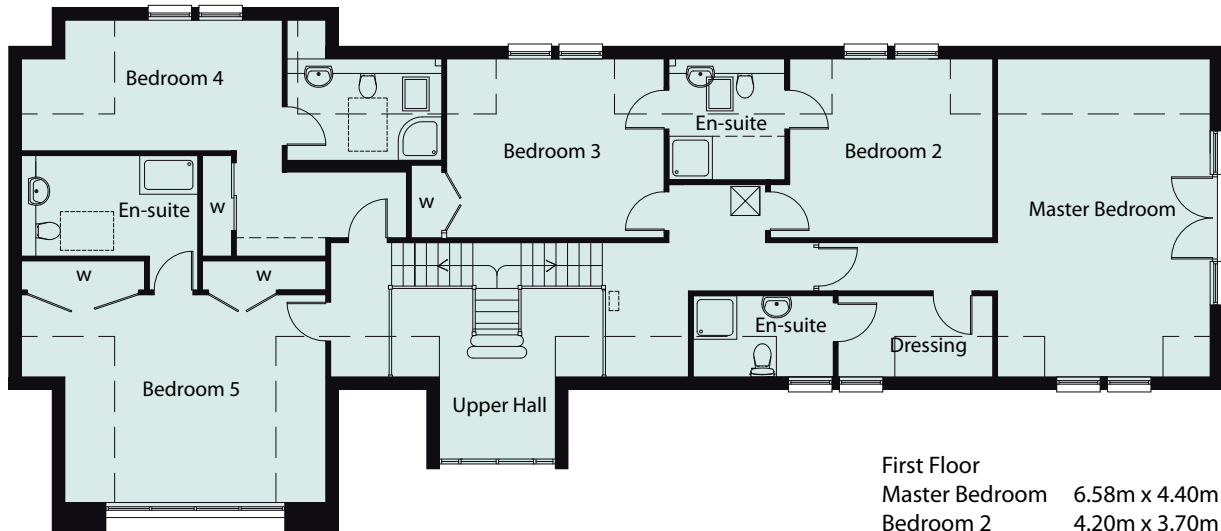

The 'F' Croft

Craigengall
Crofts

Turpie
& Co

M&M
QUALITY HOMES

For further information please call **01506 668448**
or visit **www.turpies.com**

The 'F' Croft

Craigengall
Crofts

| First Floor | |
|----------------|---------------|
| Master Bedroom | 6.58m x 4.40m |
| Bedroom 2 | 4.20m x 3.70m |
| Bedroom 3 | 4.50m x 3.70m |
| Bedroom 4 | 5.40m x 2.70m |
| Bedroom 5 | 6.30m x 4.30m |

| Ground Floor | |
|--------------|---------------|
| Lounge | 6.30m x 5.80m |
| Sitting Room | 5.40m x 4.38m |
| Kitchen | 6.40m x 3.70m |
| Dining Room | 4.90m x 3.38m |
| Guest Room | 6.58m x 5.56m |
| Utility Room | 3.50m x 1.90m |