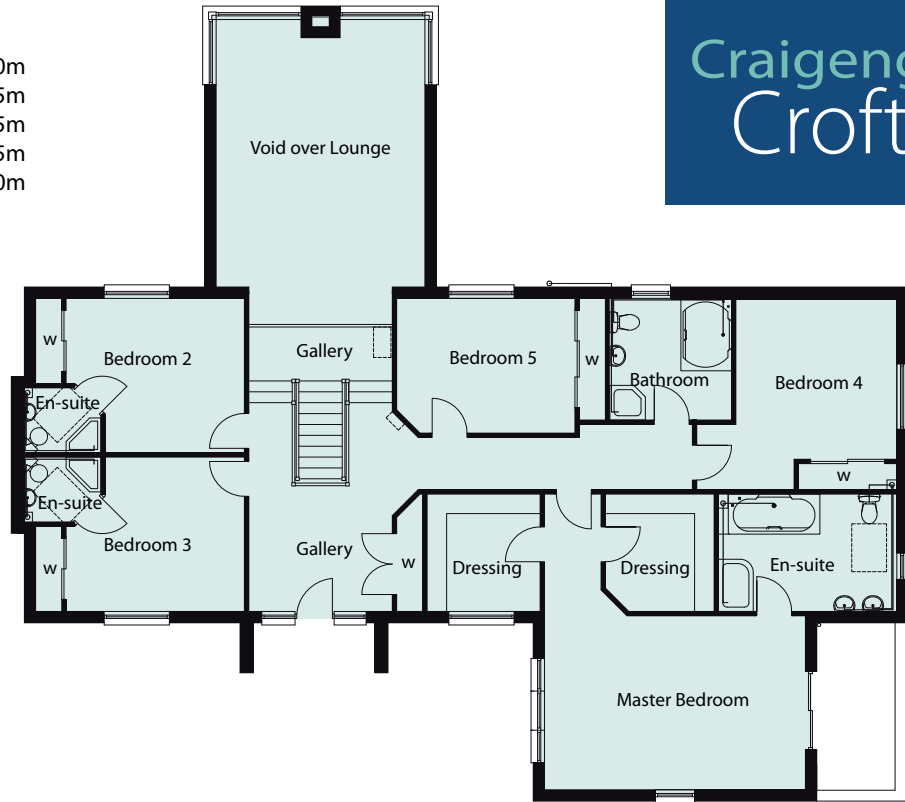

# The 'E' Croft

Craigengall  
Crofts

- First Floor
- Master Bedroom 6.00m x 4.00m
  - Bedroom 2 4.10m x 3.55m
  - Bedroom 3 4.10m x 3.55m
  - Bedroom 4 4.10m x 3.55m
  - Bedroom 5 4.10m x 3.10m

- Ground Floor
- Lounge 6.15m x 4.80m
  - Sitting Room 7.20m x 4.80m
  - Kitchen 8.10m x 4.50m
  - Dining Room 5.30m x 3.30m
  - Guest Room 7.20m x 6.00m
  - Sitting Room 7.20m x 4.80m
  - Utility Room 4.50m x 2.70m
  - Pantry 2.60m x 2.11m