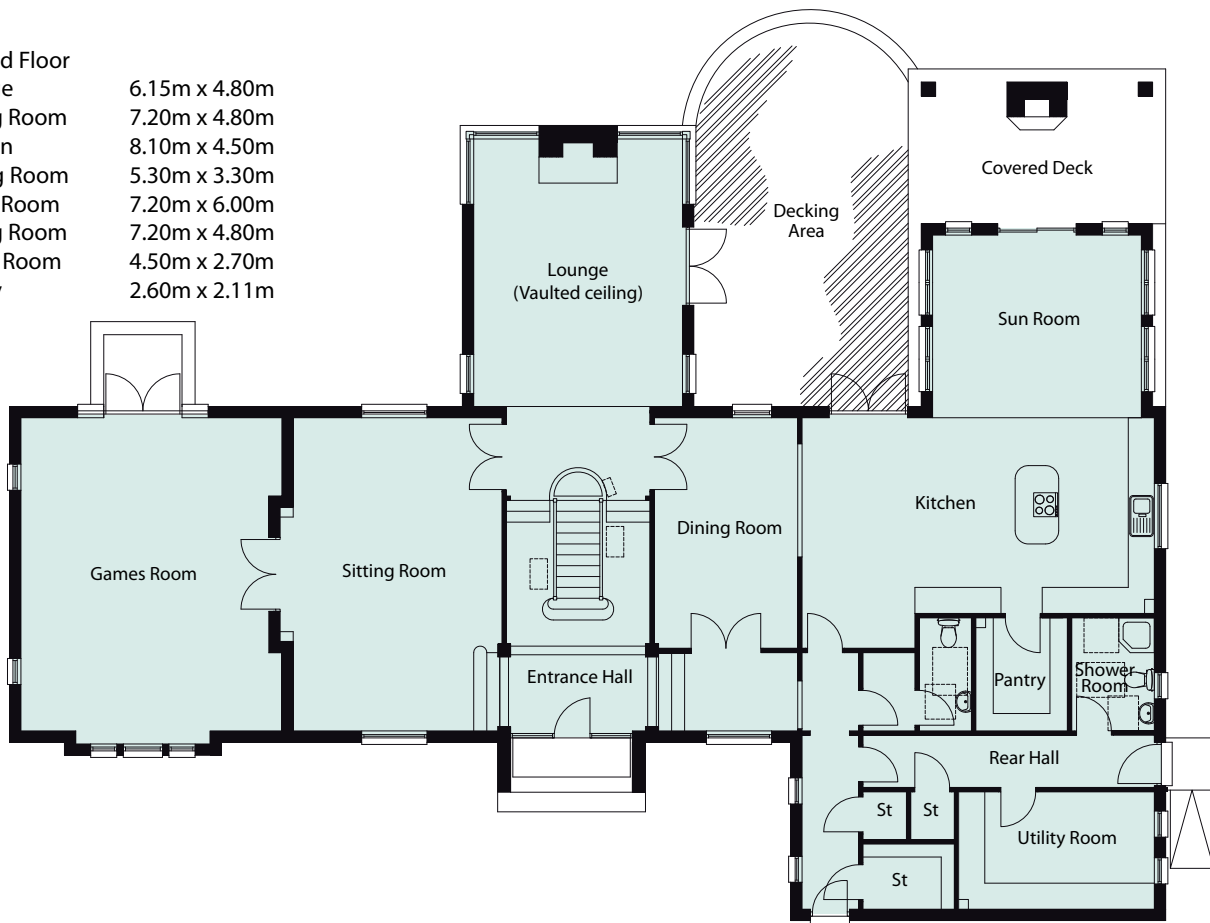

# The 'E' Croft

Craigengall  
Crofts

- First Floor
- Master Bedroom 6.00m x 4.00m
  - Bedroom 2 4.10m x 3.55m
  - Bedroom 3 4.10m x 3.55m
  - Bedroom 4 4.10m x 3.55m
  - Bedroom 5 4.10m x 3.10m

- Ground Floor
- Lounge 6.15m x 4.80m
  - Sitting Room 7.20m x 4.80m
  - Kitchen 8.10m x 4.50m
  - Dining Room 5.30m x 3.30m
  - Guest Room 7.20m x 6.00m
  - Sitting Room 7.20m x 4.80m
  - Utility Room 4.50m x 2.70m
  - Pantry 2.60m x 2.11m