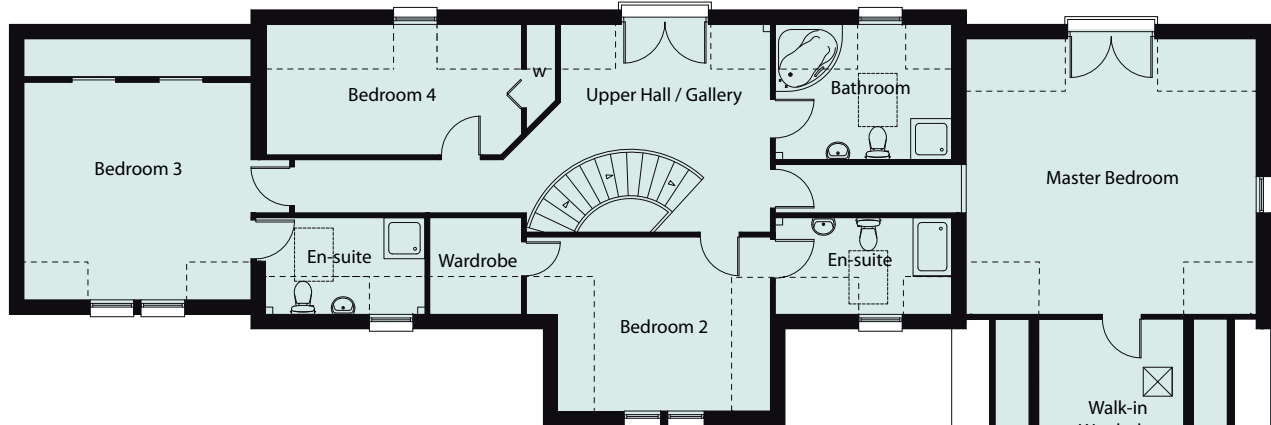

Master Bedroom	6.00m x 5.70m
Bedroom 2	4.40m x 3.60m
Bedroom 3	4.70m x 4.50m
Bedroom 4	5.30m x 2.70m
Walk-in wardrobe	4.20m x 3.80m
Bathroom	3.65m x 2.80m

Ground Floor

Drawing Room	7.60m x 6.00m
Family Room	5.40m x 4.70m
Kitchen/Breakfast	6.00m x 5.20m
Dining Room	6.00m x 4.90m
Study	3.20m x 3.00m