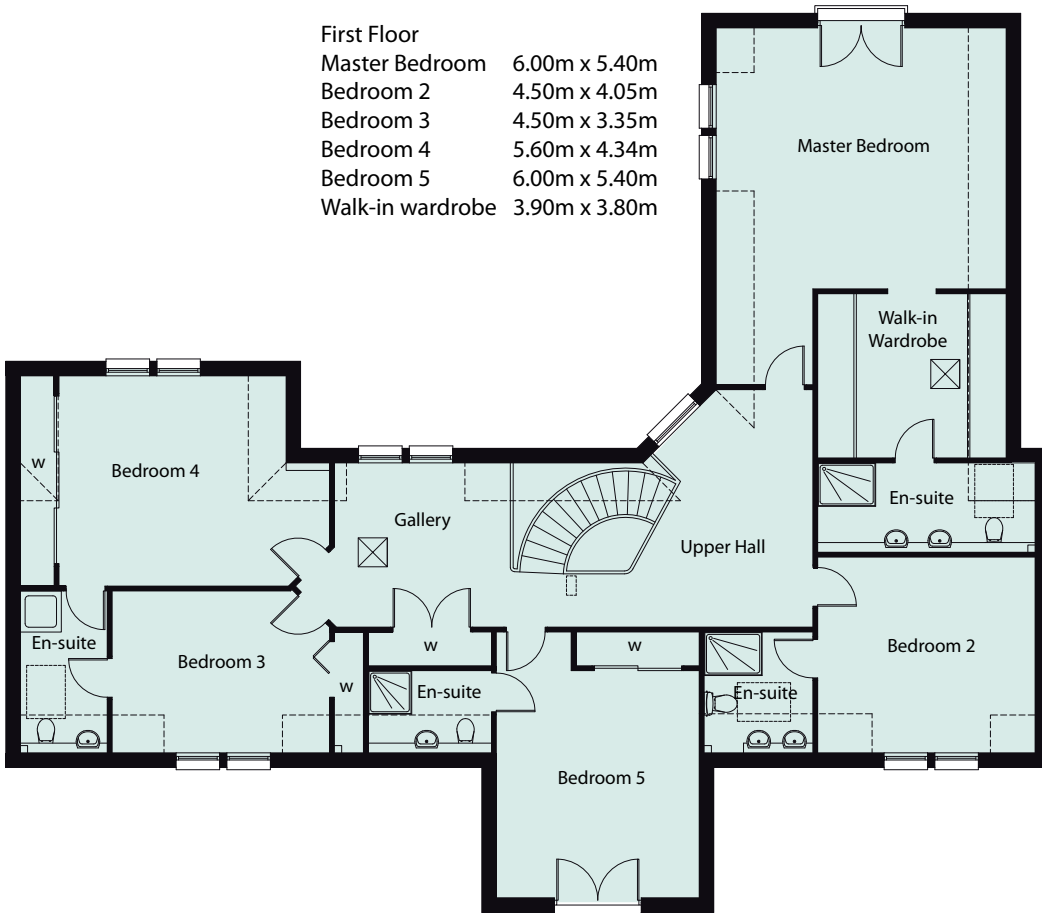

The 'C' Croft

Craigengall
Crofts

Turpie
&Co

For further information please call **01506 668448**
or visit **www.turpies.com**

The 'C' Croft

Craigengall Crofts

- First Floor
- Master Bedroom 6.00m x 5.40m
 - Bedroom 2 4.50m x 4.05m
 - Bedroom 3 4.50m x 3.35m
 - Bedroom 4 5.60m x 4.34m
 - Bedroom 5 6.00m x 5.40m
 - Walk-in wardrobe 3.90m x 3.80m

- Ground Floor
- Drawing Room 7.80m x 5.50m
 - Study 4.50m x 3.20m
 - Sitting Area 4.50m x 3.20m
 - Kitchen/Breakfast 6.00m x 4.10m
 - Dining Room 4.00m x 5.45m
 - Utility 4.10m x 2.50m

For further information please call **01506 668448**
or visit www.turpies.com