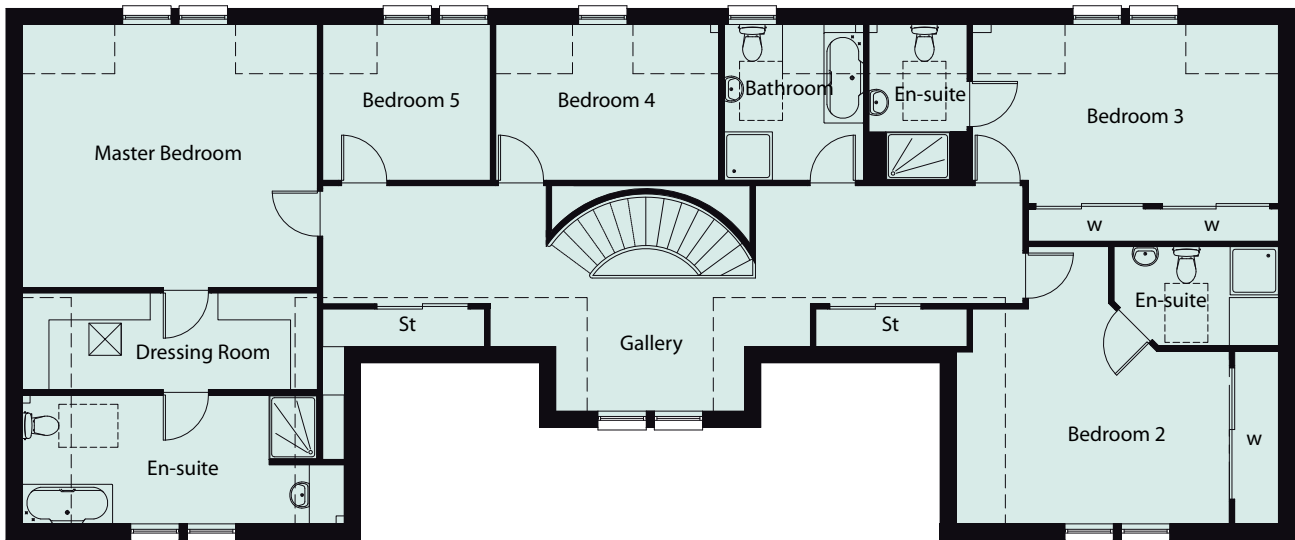

## First Floor

Master Bedroom	5.50m x 4.90m
Bedroom 2	5.09m x 4.00m
Bedroom 3	5.70m x 3.40m
Bedroom 4	4.15m x 2.90m
Bedroom 5	3.10m x 2.90m
Dressing Room	5.50m x 1.80m
Bathroom	2.60m x 2.90m

## Ground Floor

Lounge	6.00m x 5.70m
Sitting Room	6.00m x 4.80m
Dining Room	3.50m x 5.10m
Kitchen	7.38m x 4.40m
Study	3.10m x 3.03m
Guest Bedroom	4.40m x 3.60m
Utility	3.00m x 2.00m

Turpie  
&Co

For further information please call **01506 668448**  
or visit [www.turpies.com](http://www.turpies.com)