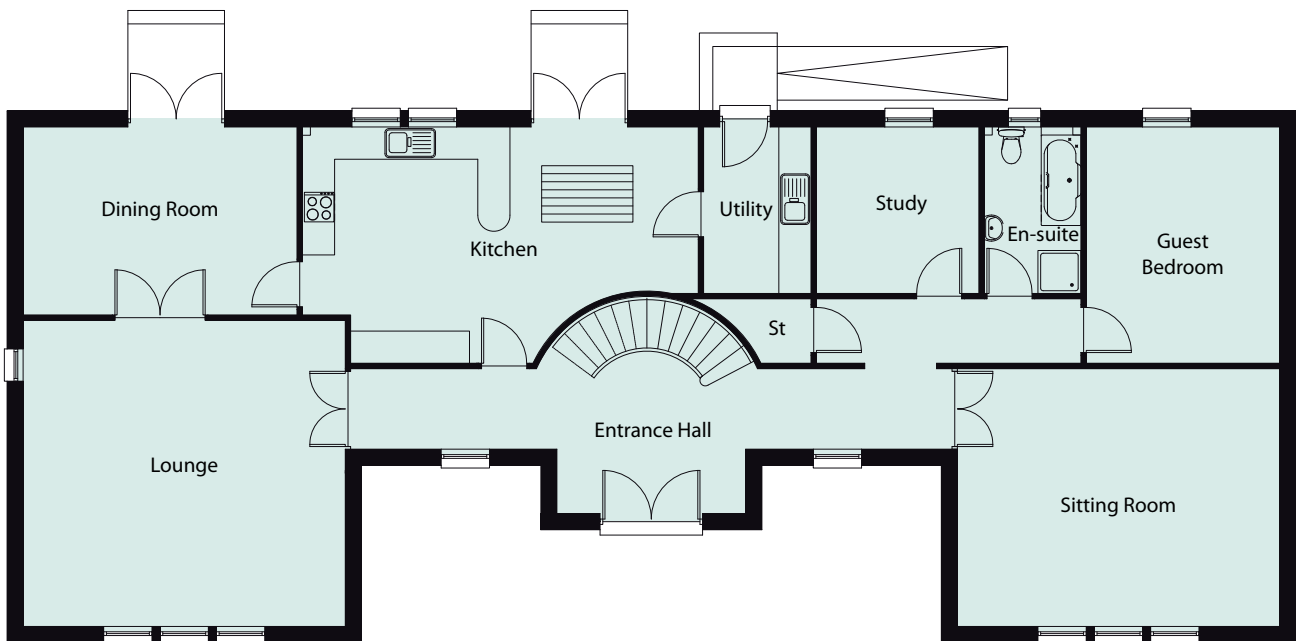

## First Floor

Master Bedroom	5.50m x 4.90m
Bedroom 2	5.09m x 4.00m
Bedroom 3	5.70m x 3.40m
Bedroom 4	4.15m x 2.90m
Bedroom 5	3.10m x 2.90m
Dressing Room	5.50m x 1.80m
Bathroom	2.60m x 2.90m

## Ground Floor

Lounge	6.00m x 5.70m
Sitting Room	6.00m x 4.80m
Dining Room	3.50m x 5.10m
Kitchen	7.38m x 4.40m
Study	3.10m x 3.03m
Guest Bedroom	4.40m x 3.60m
Utility	3.00m x 2.00m

Turpie  
&Co

For further information please call **01506 668448**  
or visit [www.turpies.com](http://www.turpies.com)